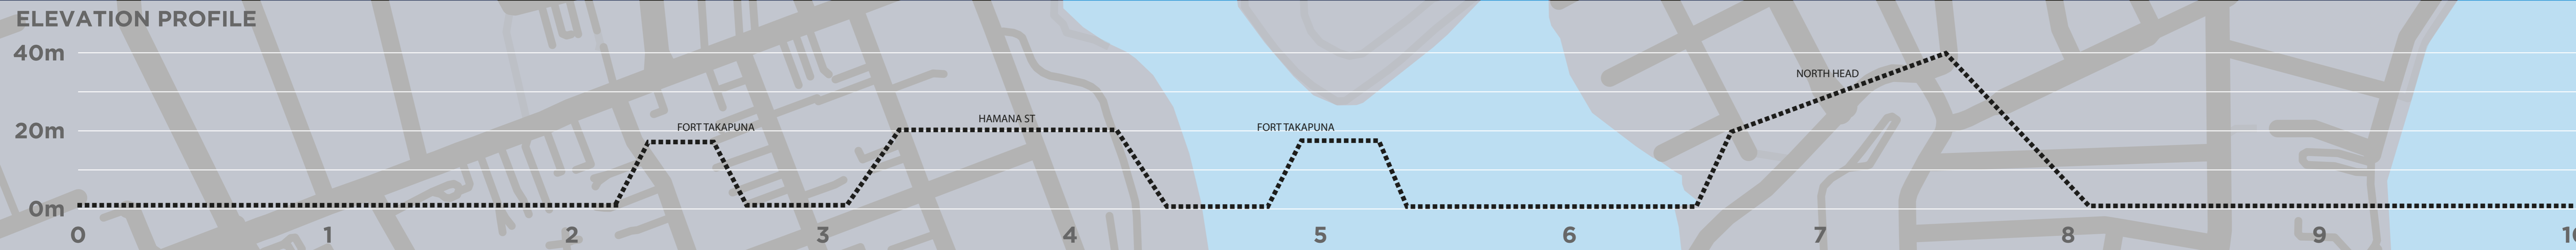

10KM CLASSIC

COURSE MAP

START KING EDWARD PARADE DEVONPORT
 10 KM
FINISH WINDSOR RESERVE DEVONPORT

AID STATIONS

- 4.5 KM / NARROW NECK BEACH
- 8.5 KM / NAVY MUSEUM

DEVONPORT HALF MARATHON